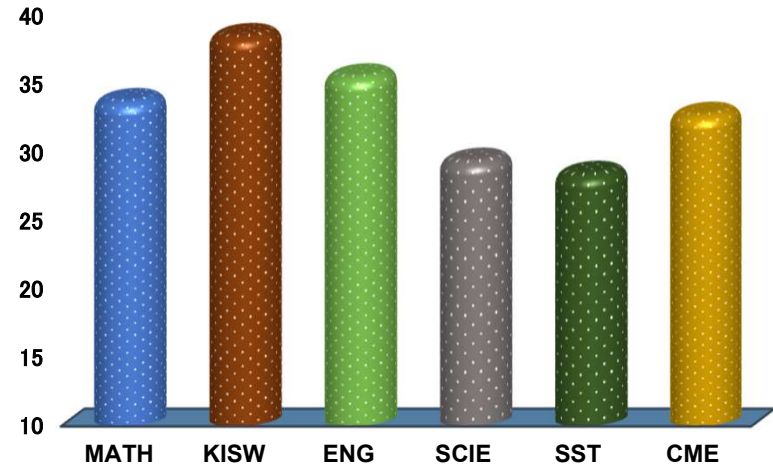

KIPS ANNEX

REGION: COAST

SCHOOL AVERAGE

33.0

DISTRICT: KIBAHA

SUBJECT AND GRADE PERFORMANCE ANALYSIS

SUBJECT RANKING

KISWAHILI	38.4	77%	1
ENGLISH	35.5	71%	2
MATHEMATICS	33.7	67%	3
CIVIC AND MORAL EDUCATION	32.7	65%	4
SCIENCE	29.3	59%	5
SOCIAL STUDIES	28.4	57%	6

SUBJECT GRADE ANALYSIS

SUBJECT/GRADE	A	B	C	D	F
MATHEMATICS	11	16	13	4	0
KISWAHILI	20	21	2	1	0
ENGLISH	7	29	8	0	0
SCIENCE	2	18	14	10	0
SOCIAL STUDIES	0	17	23	4	0
CIVIC AND MORAL	5	26	12	1	0

OVERALL GRADE ANALYSIS

Grade	Count	Total	Percentage
A	3	44	4%
B	27		33%
C	14		17%
D	0		0%
F	0		0%

CHART SUBJECT ANALYSIS

BOYS VS GIRLS PERFORMANCE

	SAT		SAT	44
	26		18	
	33%		32%	

Category	Count	Percentage
REGISTERED	44	100%
SEATED	44	100%
ABSENTEES	0	0%
PASSED	44	100%
FAILED	0	0%